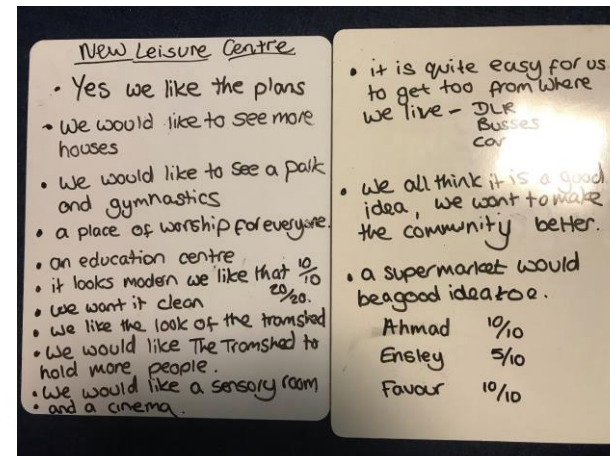

We were asked: Do you like the plans?

12 of us did and 2 didn't

We liked....

- Looks nice
- We like the plans
- Looks modern
- Like the look
- It looks child friendly
- Good variety for everyone

We didn't like

- Too much glass
- Too dull, not colorful
- Takes up too much space

We were asked: How could it be made better? We said we would like...

- Boxing
- A map of the building
- water slides
- accessible water slides for people with disabilities
- Lifts
- more shops
- housing priced for the local community
- after school clubs for children
- place of worship
- Cinema
- Education Centre
- Tramshed to hold more people.